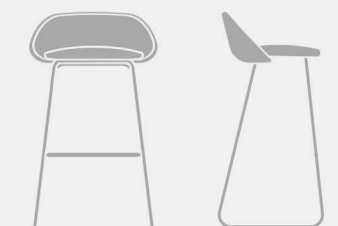

**Spoon 0C80** 7,0 kg 0,31 m<sup>3</sup> 2 pz

Sedia, base in legno  
*Chair, wood base*

**Spoon 0C81** 7,3 kg 0,30 m<sup>3</sup> 1 pz

Sgabello, base in legno  
*Barstool, wood base*

## Spoon

design Studio Pastina

Collezione di sedute con base in faggio tinto o laccato e schienale in poliuretano espanso rivestito in tessuto, pelle o ecopelle.

*Seat collection in stained or lacquered beechwood, with polyurethane foam backrest upholstered in fabric, leather or eco-leather.*

**Spoon 0C82** (coming soon)

Lounge chair, base in legno  
*Lounge chair, wood base*

(coming soon)

Sedia, struttura in acciaio  
*Chair, steel base*

(coming soon)

Sedia, base girevole  
*Chair, swivel base*

(coming soon)

Sgabello, struttura in acciaio  
*Barstool, steel base*