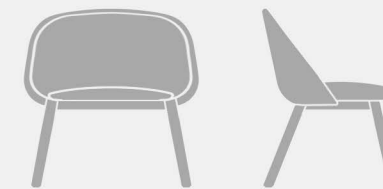

**Spoon 0C80** 7,0 kg 0,31 m<sup>3</sup> 2 pz

Sedia, base in legno  
*Chair, wood base*

**Spoon 0C81** 7,3 kg 0,30 m<sup>3</sup> 1 pz

Sgabello, base in legno  
*Barstool, wood base*

## Spoon

design Studio Pastina

Collezione di sedute con base in faggio tinto o laccato e schienale in poliuretano espanso rivestito in tessuto, pelle o ecopelle.

*Seat collection in stained or lacquered beechwood, with polyurethane foam backrest upholstered in fabric, leather or eco-leather.*

**Spoon 0C82** (coming soon)

Lounge chair, base in legno  
*Lounge chair, wood base*

(coming soon)

Sedia, struttura in acciaio  
*Chair, steel base*

(coming soon)

Sedia, base girevole  
*Chair, swivel base*

(coming soon)

Sgabello, struttura in acciaio  
*Barstool, steel base*